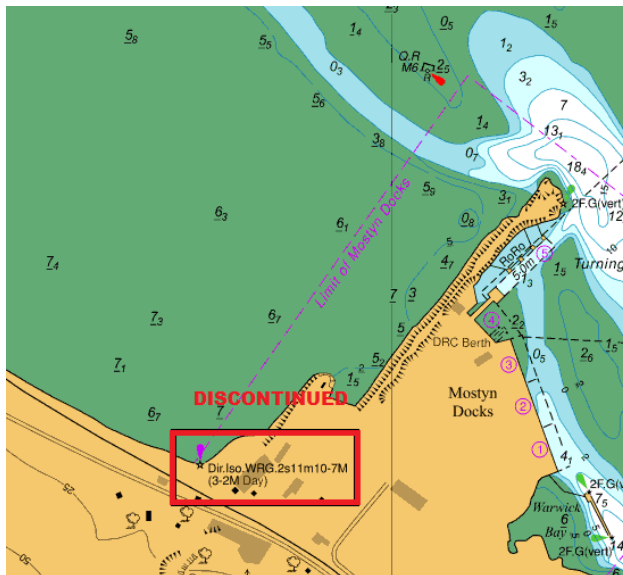

No 03 / 2018

Mostyn Inner Port Entry Light

The Port of Mostyn Inner Directional light in position:
Lat. 53° 19.23' N Long. 003° 16.38' W;
as highlighted on chartlet below, has been temporarily discontinued.

It will be relocated to better aid the navigation to the Salisbury Channel. Once in position and commissioned a further LNTM will be posted with all relevant details.

Positions refer to WGS 84

IF REQUIRED COPIES OF THESE NOTICES MAY BE OBTAINED FROM THE HARBOUR MASTERS OFFICE AT THE ABOVE ADDRESS, OR DOWNLOADED FROM THE PORTS WEB SITE.