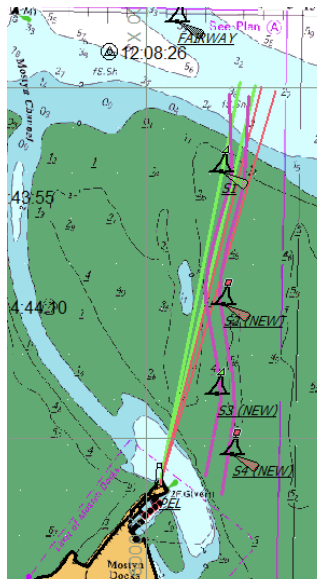

Mostyn Inner Port Entry Light

The Port of Mostyn Inner Directional has been re-located and re-established in the following position with the sector lights to aid navigation in the Salisbury Channel:

Lat. 53° 19.546' N Long. 003° 15.691' W;

Iso Green 191° - 193° (2°), Iso White 193° - 194° (1°), Iso Red 194° - 196° (2°)

as highlighted on chart below.

Positions refer to WGS 84

IF REQUIRED COPIES OF THESE NOTICES MAY BE OBTAINED FROM THE HARBOUR MASTERS OFFICE AT THE ABOVE ADDRESS OR DOWNLOADED FROM THE PORTS WEB SITE.