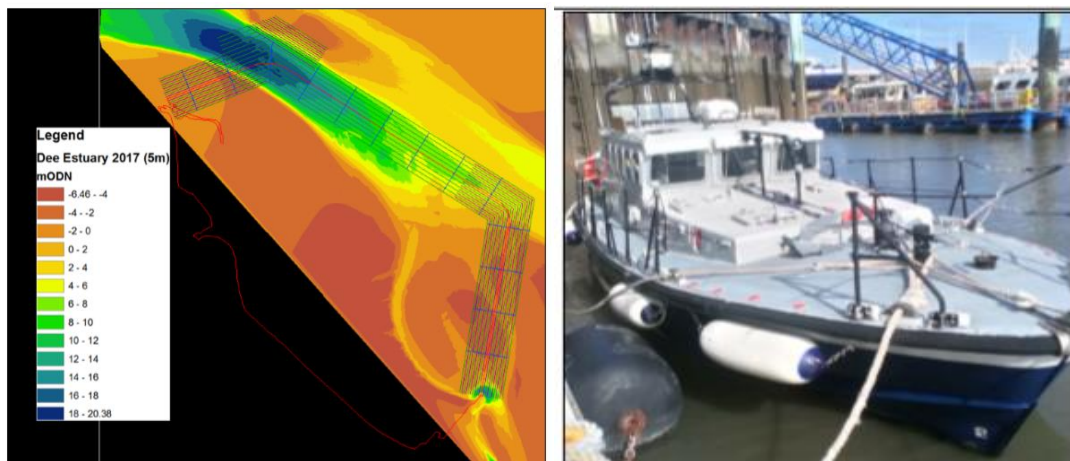

PORT of MOSTYN

MOSTYN DOCKS LIMITED

MOSTYN, HOLYWELL, FLINTSHIRE. CH8 9HE

Tel: 01745 560335 Fax: 01745 560324

E-mail: harbourmaster@portofmostyn.com

NOTICE TO MARINERS

RIVER DEE ESTUARY AND APPROACHES TO PORT OF MOSTYN

No 21 / 2018

Survey Operations

Please be advised that survey vessel "Patricia" will be conducting survey operations within the Salisbury Channel area towards Mostyn Deep and Wild Road. During survey operations the vessel will be towing various survey equipment at approximately 50m from the vessel's stern. The vessels AIS system may not be operating during survey work, Mariners are requested to maintain a sharp look-out, navigate with caution and give the vessel a wide berth at slow speed.

Further advice can be obtained from the vessel on VHF Ch.14

This notice will be cancelled when surveying is complete, expected date of completion 30th November 2018.

IF REQUIRED COPIES OF THESE NOTICES MAY BE OBTAINED FROM THE HARBOUR MASTERS OFFICE AT THE ABOVE ADDRESS OR DOWNLOADED FROM THE PORTS WEB SITE.

Capt. R. Jackson
Harbour Master/Pilot
22nd November 2018